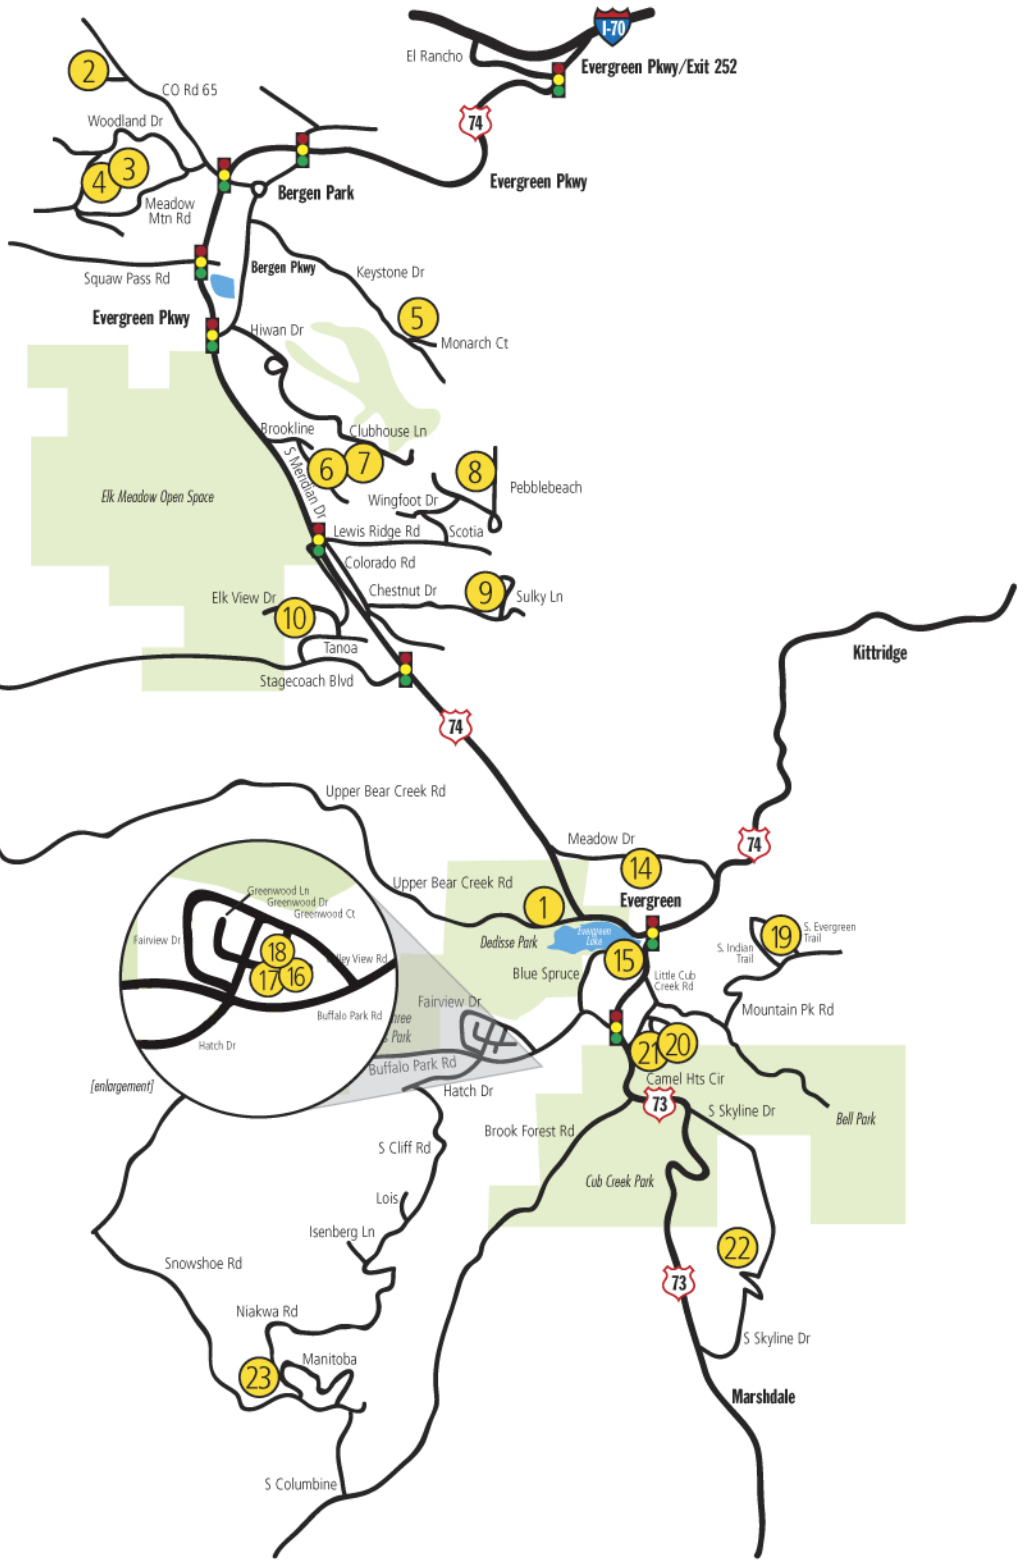

Artists of Evergreen OPEN DOOR STUDIOS

Map #	Artist
1	Jane Christie
2	Rina Peck
3	Debbie Jagers
4	Julianne Miller
5	Carol Fennell
6	Ann Simpson
7	Carolyn Evans Campbell
8	Mary Jo Nelson
9	Jeannette Stutzman

Map #	Artist
10	Andree Hudson
11	Gale Gatto
12	Ginny Sycuro
13	Kate Loomiller
14	Laura Mehmert
15	Tom Ware
16	Dennis Lamb
17	Michael Ray
18	Gail Frasier
19	Errol Beauchamp
20	Melanie Warsinske
21	Marcia Robinson-Rouse
22	Dennis Rhoades
23	Erlene Irwin

Please join us Friday evening before the tour for the
Reception with the Artists
 at Evergreen National Bank, downtown Evergreen • September 16th from 6-8 pm
Hors d'oeuvres and beverages