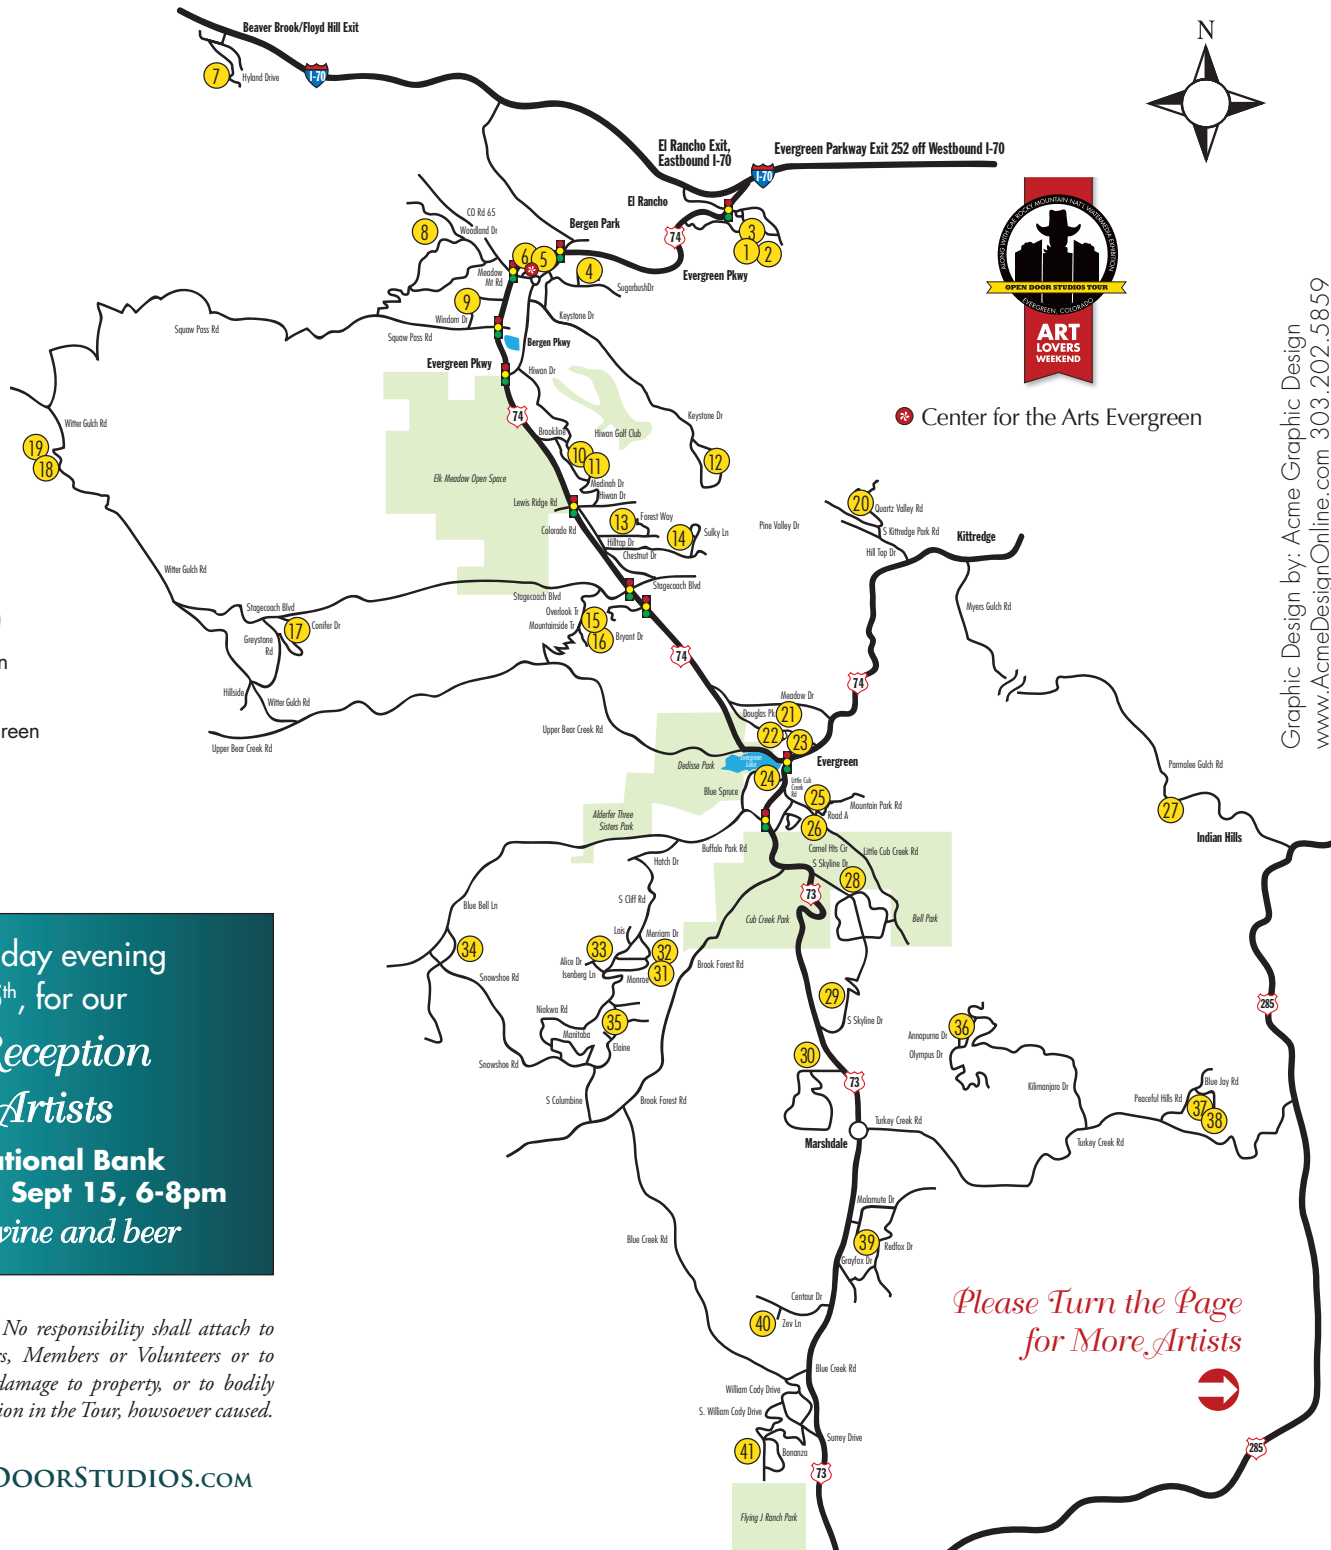

Map	Artist
35	Robyn Thayer
36	Julie Leidel
37	Beth Erlund
38	Dennis Johnson
39	Sarah St George
40	Josh Trefethen
41	Barb & Tom Adkins

DISTANCES & TRAVEL TIMES:

It is 7 1/2 miles from I-70 to Downtown Evergreen. (12 minutes)

It is 9 miles from Downtown Evergreen to Hwy 285 in Conifer. (16 minutes)

It is 12.4 miles from Downtown Evergreen to C-470 at Morrison. (21 minutes)

It is 4.2 miles from Evergreen Parkway (Hwy 74) West to Witter Gulch Rd. (9 minutes)

Please join us Friday evening
September 15th, for our
Opening Reception
with the Artists
at Evergreen National Bank
Main St. Evergreen • Sept 15, 6-8pm
Hors d'oeuvres, wine and beer

Participation in the tour is voluntary. No responsibility shall attach to the involved associations, their Officers, Members or Volunteers or to Participating Artists for loss, theft or damage to property, or to bodily injury or death resulting from participation in the Tour, however caused.

www.EVERGREENOPENDOORSTUDIOS.COM

Graphic Design by: Acme Graphic Design
www.AcmeDesignOnline.com 303.202.5859