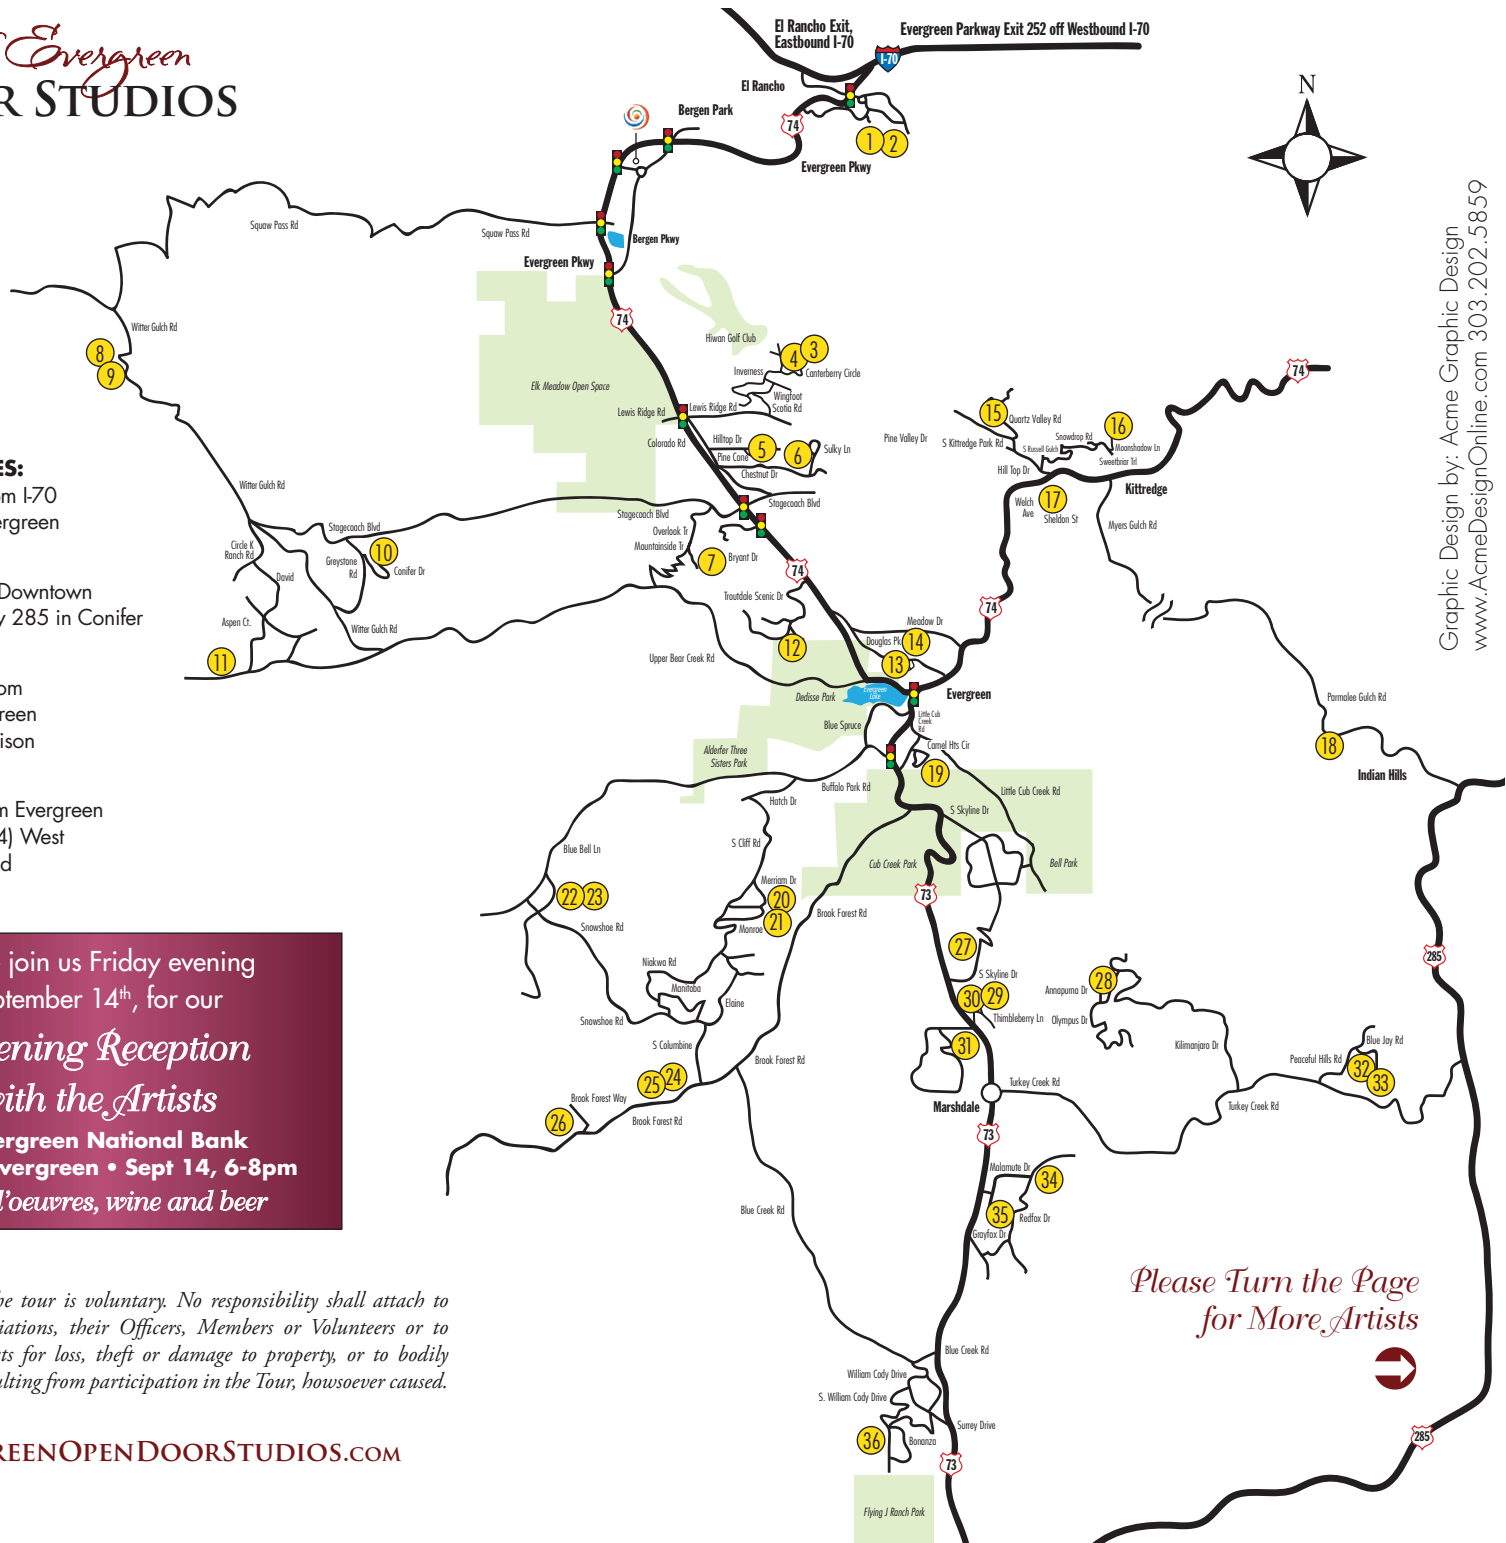

DISTANCES & TRAVEL TIMES:

It is 7 1/2 miles from I-70
to Downtown Evergreen
(12 minutes)

It is 9 miles from Downtown
Evergreen to Hwy 285 in Conifer
(16 minutes)

It is 12.4 miles from
Downtown Evergreen
to C-470 at Morrison
(21 minutes)

It is 4.2 miles from Evergreen
Parkway (Hwy 74) West
to Witter Gulch Rd
(9 minutes)

Please join us Friday evening
September 14th, for our
*Opening Reception
with the Artists*
at Evergreen National Bank
Main St. Evergreen • Sept 14, 6-8pm
Hors d'oeuvres, wine and beer

Participation in the tour is voluntary. No responsibility shall attach to the involved associations, their Officers, Members or Volunteers or to Participating Artists for loss, theft or damage to property, or to bodily injury or death resulting from participation in the Tour, howsoever caused.

EVERGREENOPENDOORSTUDIOS.COM

*Please Turn the Page
for More Artists*

Graphic Design by: Acme Graphic Design
www.AcmeDesignOnline.com 303.202.5859