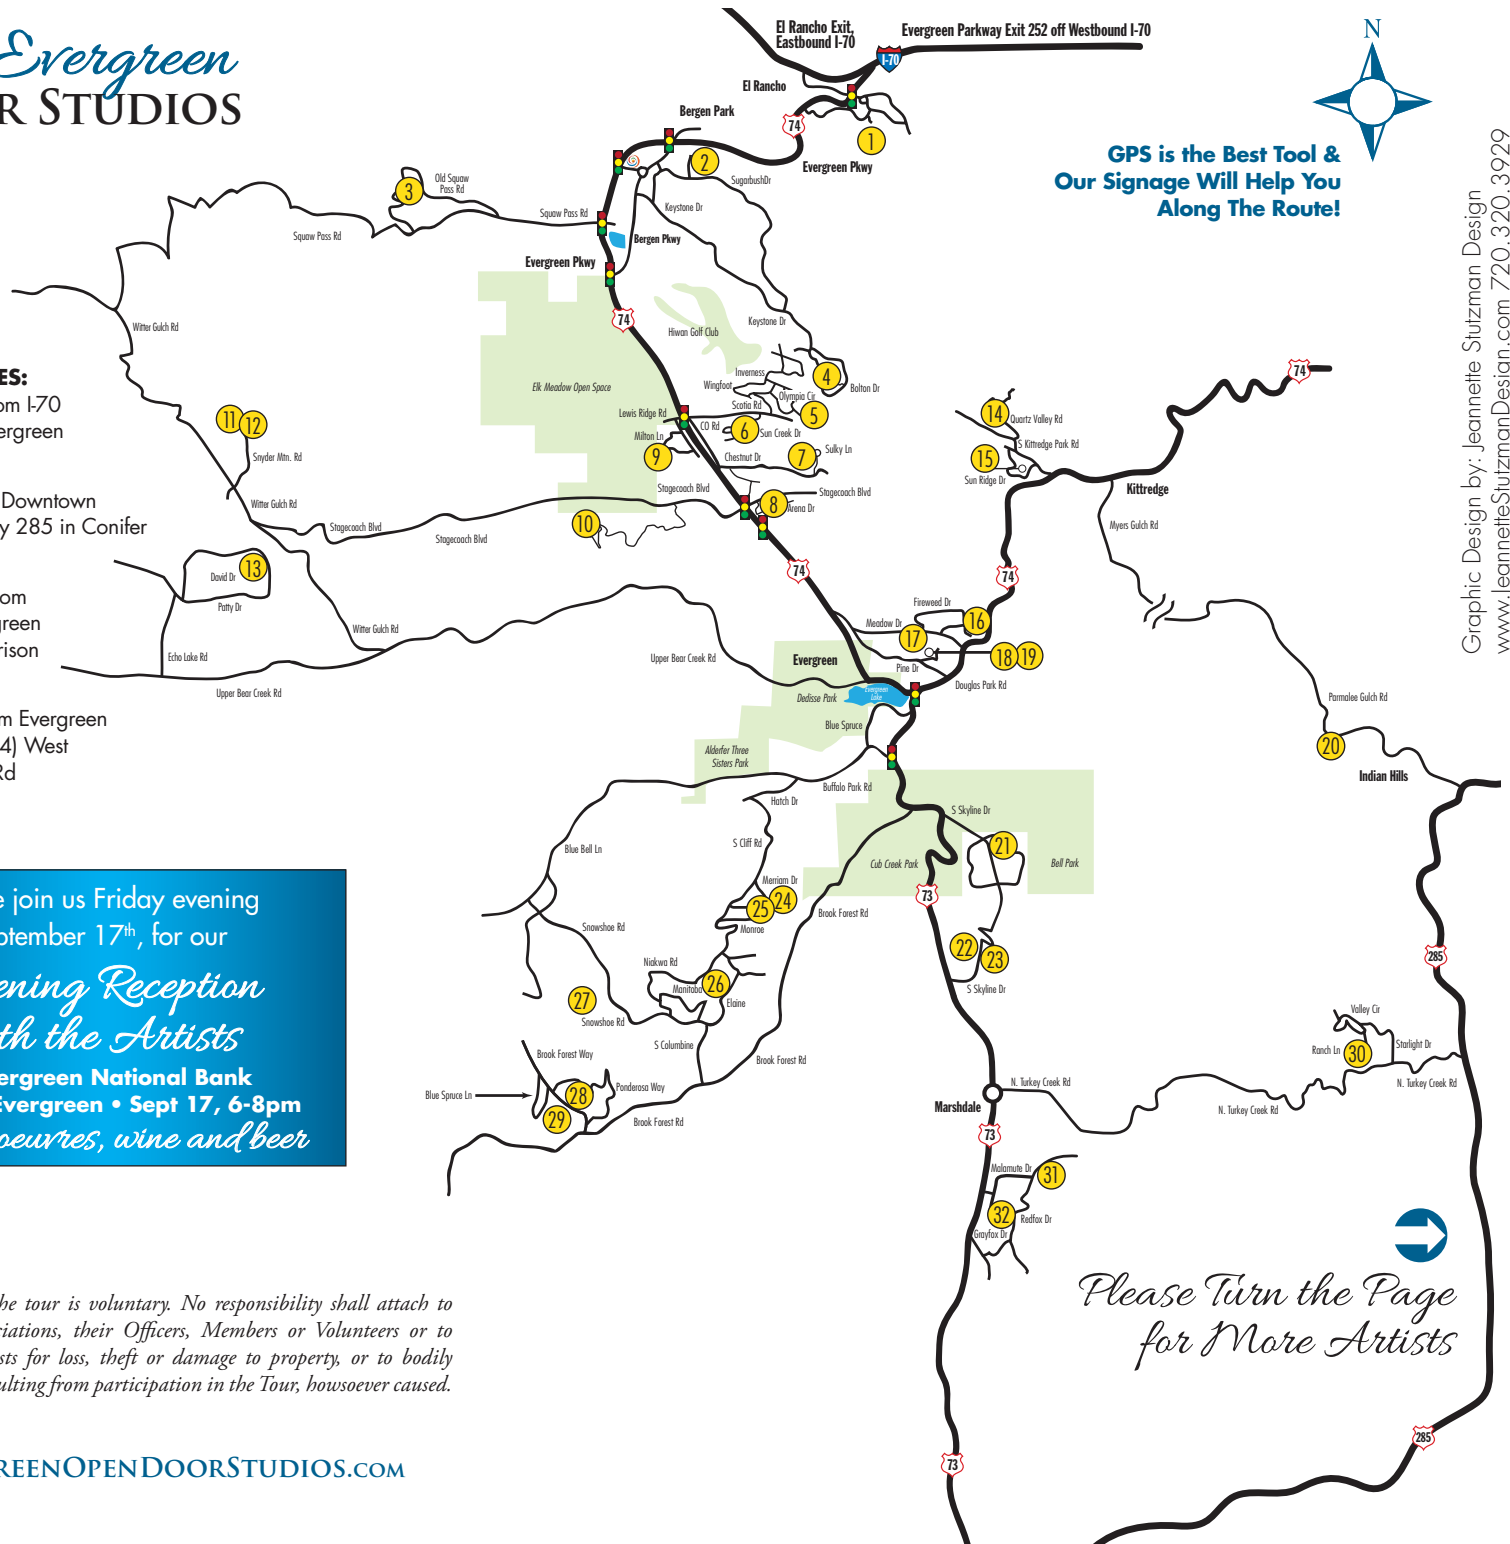

Artists of Evergreen OPEN DOOR STUDIOS

Map	Artist
1	Jane Christie
2	Paul Thisted
3	Tim Young
4	Beth Lindsay
5	Csilla Florida
6	Nancy Brewster
7	Jeannette Stutzman
8	Erin Rosch
9	Judy Miller
10	Nicole Huggins
11	Wendi Richardson
12	Tatiana Lee
13	Gia Nold
14	Shawna Gilbertson
15	Stephanie Foster
16	Patti Gill
17	Laura Mehmert
18	Bill Varner
19	Kelli Varner
20	Pixie Glore
21	Bonnie Schechter-Orin
22	Roger Ambrosier
23	JJ Hawks
24	Michelle Manquen
25	Michelene Berkey
26	Robyn Thayer
27	Nikki Miles
28	Maria Sheets
29	Susie Drucker
30	Susan Judy
31	Joy Commons
32	Sarah St. George

DISTANCES & TRAVEL TIMES:

It is 7 1/2 miles from I-70 to Downtown Evergreen (12 minutes)

It is 9 miles from Downtown Evergreen to Hwy 285 in Conifer (16 minutes)

It is 12.4 miles from Downtown Evergreen to C-470 at Morrison (21 minutes)

It is 4.2 miles from Evergreen Parkway (Hwy 74) West to Witter Gulch Rd (9 minutes)

Please join us Friday evening
September 17th, for our
*Opening Reception
with the Artists*
at Evergreen National Bank
Main St. Evergreen • Sept 17, 6-8pm
Hours d'oeuvres, wine and beer

Participation in the tour is voluntary. No responsibility shall attach to the involved associations, their Officers, Members or Volunteers or to Participating Artists for loss, theft or damage to property, or to bodily injury or death resulting from participation in the Tour, howsoever caused.

EVERGREENOPENDOORSTUDIOS.COM

GPS is the Best Tool &
Our Signage Will Help You
Along The Route!

Please Turn the Page
for More Artists

Graphic Design by: Jeannette Stutzman Design
www.JeannetteStutzmanDesign.com 720.320.3929